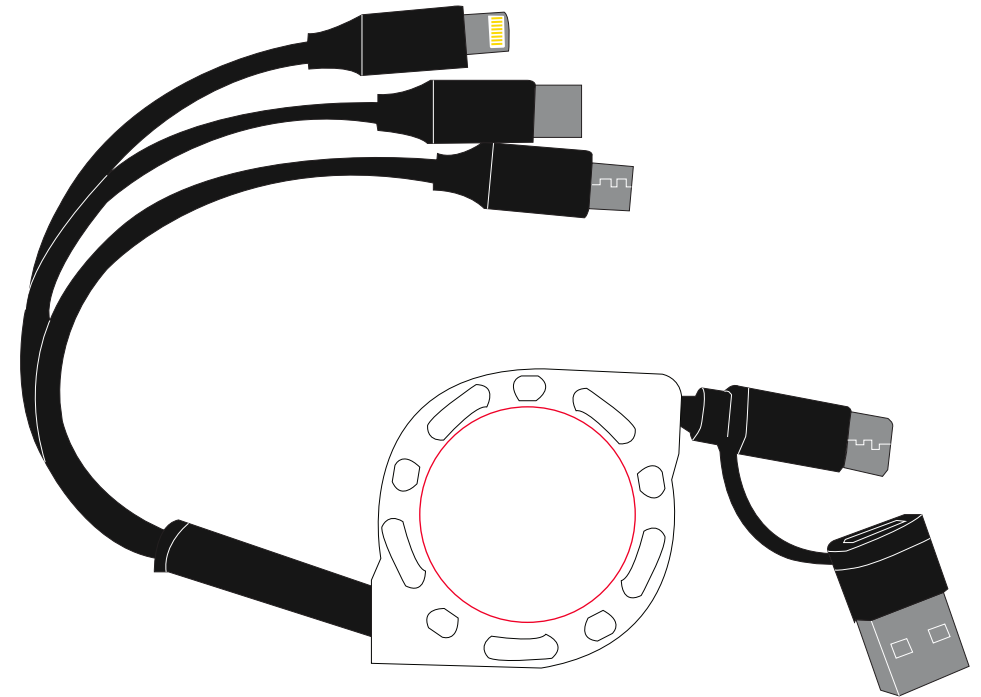

Approval Proof

Side 1

Side 2

Colours

Full Colour

Product Colour

Black

Retractable Charging Cable
Standard Size
Branding Method: Domed Sticker

Please note small texts may fill and become illegible