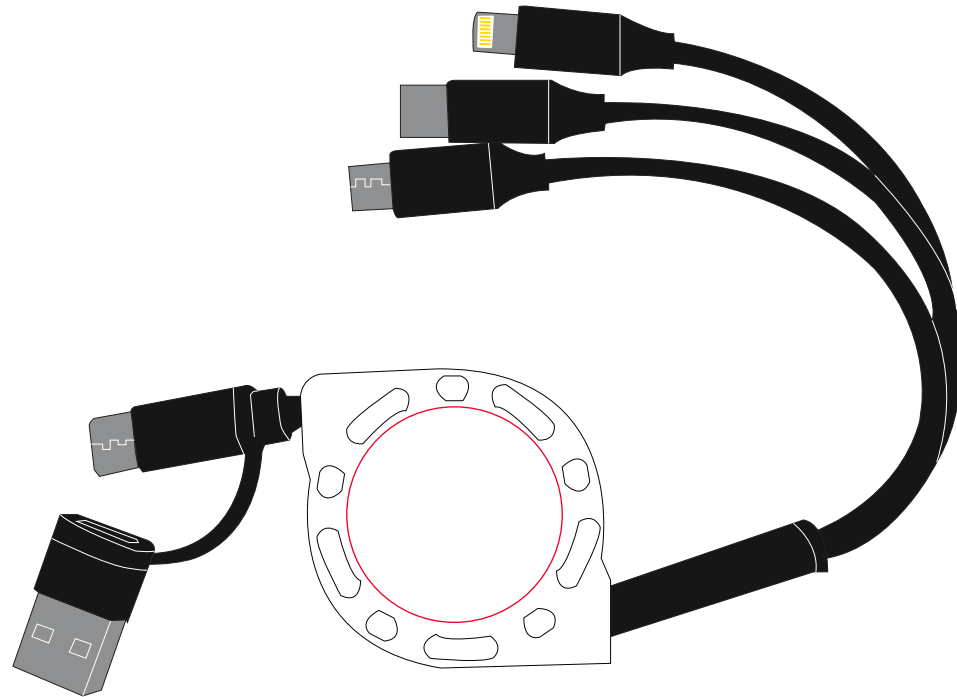

Approval Proof

Side 1

Side 2

Colours

Full Colour

Product Colour

Black

Retractable Charging Cable
Standard Size
Branding Method: Domed Sticker